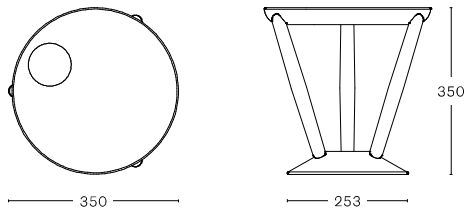

PIPAIO BOWL

· Beech frame

PIPAIO SIDE TABLE

· Beech frame

MATERIALS

FRAME
Beech

Cherry Stained Black oiled RAL 9004 Dark Red oiled RAL 3005