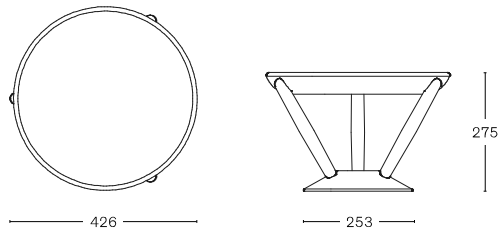

PIPAIO BOWL

· Beech frame

PIPAIO SIDE TABLE

· Beech frame

MATERIALS

FRAME
Beech

Cherry Stained Black oiled RAL 9004 Dark Red oiled RAL 3005