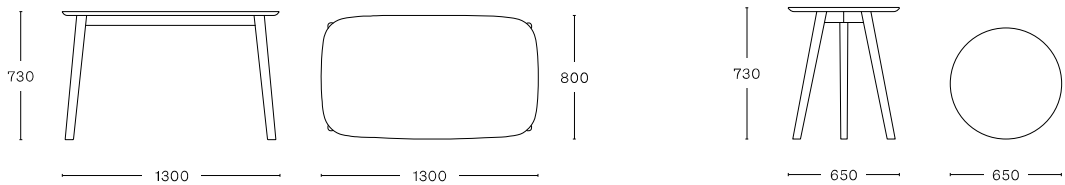

OSSO TABLE

- Sizes:
- 1300 × 800 mm
 - Ø 650 mm (round)

- Ash frame
- Oak frame

- Size:
- 650 × 650 mm

- Ash frame

MATERIALS

FRAME

Ash