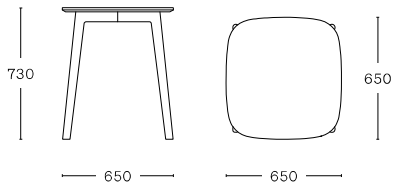

OSSO TABLE

- Sizes:
- 1300 × 800 mm
 - Ø 650 mm (round)

- Ash frame
- Oak frame

- Size:
- 650 × 650 mm

- Ash frame

MATERIALS

FRAME

Ash