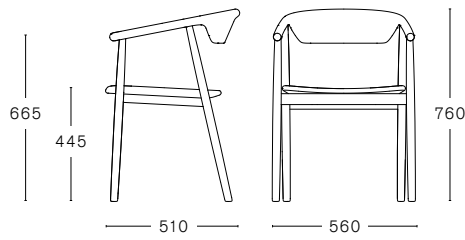

MC 21 LEVA CHAIR

ASH FRAME

ASH FRAME WITH
NON REMOVABLE UPHOLSTERY
Kvadrat Basel
Kvadrat Steelcut Trio
Sørensen Envy Black
Sørensen Pure Nature
COM - COL*

MAX. PER BOX	GROSS WEIGHT	VOLUME	BOX SIZE
1 CHAIR	CA. kg 8,50	0,27 m ³	560 × 595 × 800 mm

*FABRIC REQUIRED
1 PCS: LIN MTRS 0,60 (H 1,40 m)
MORE PCS: TO BE CHECKED

LEATHER REQUIRED
1 PCS: 0,65 m²

SAMPLE REQUIRED FOR APPROVAL

FINISHINGS

ASH

NATURAL

BLACK
RAL 9005

RED
RAL 2002